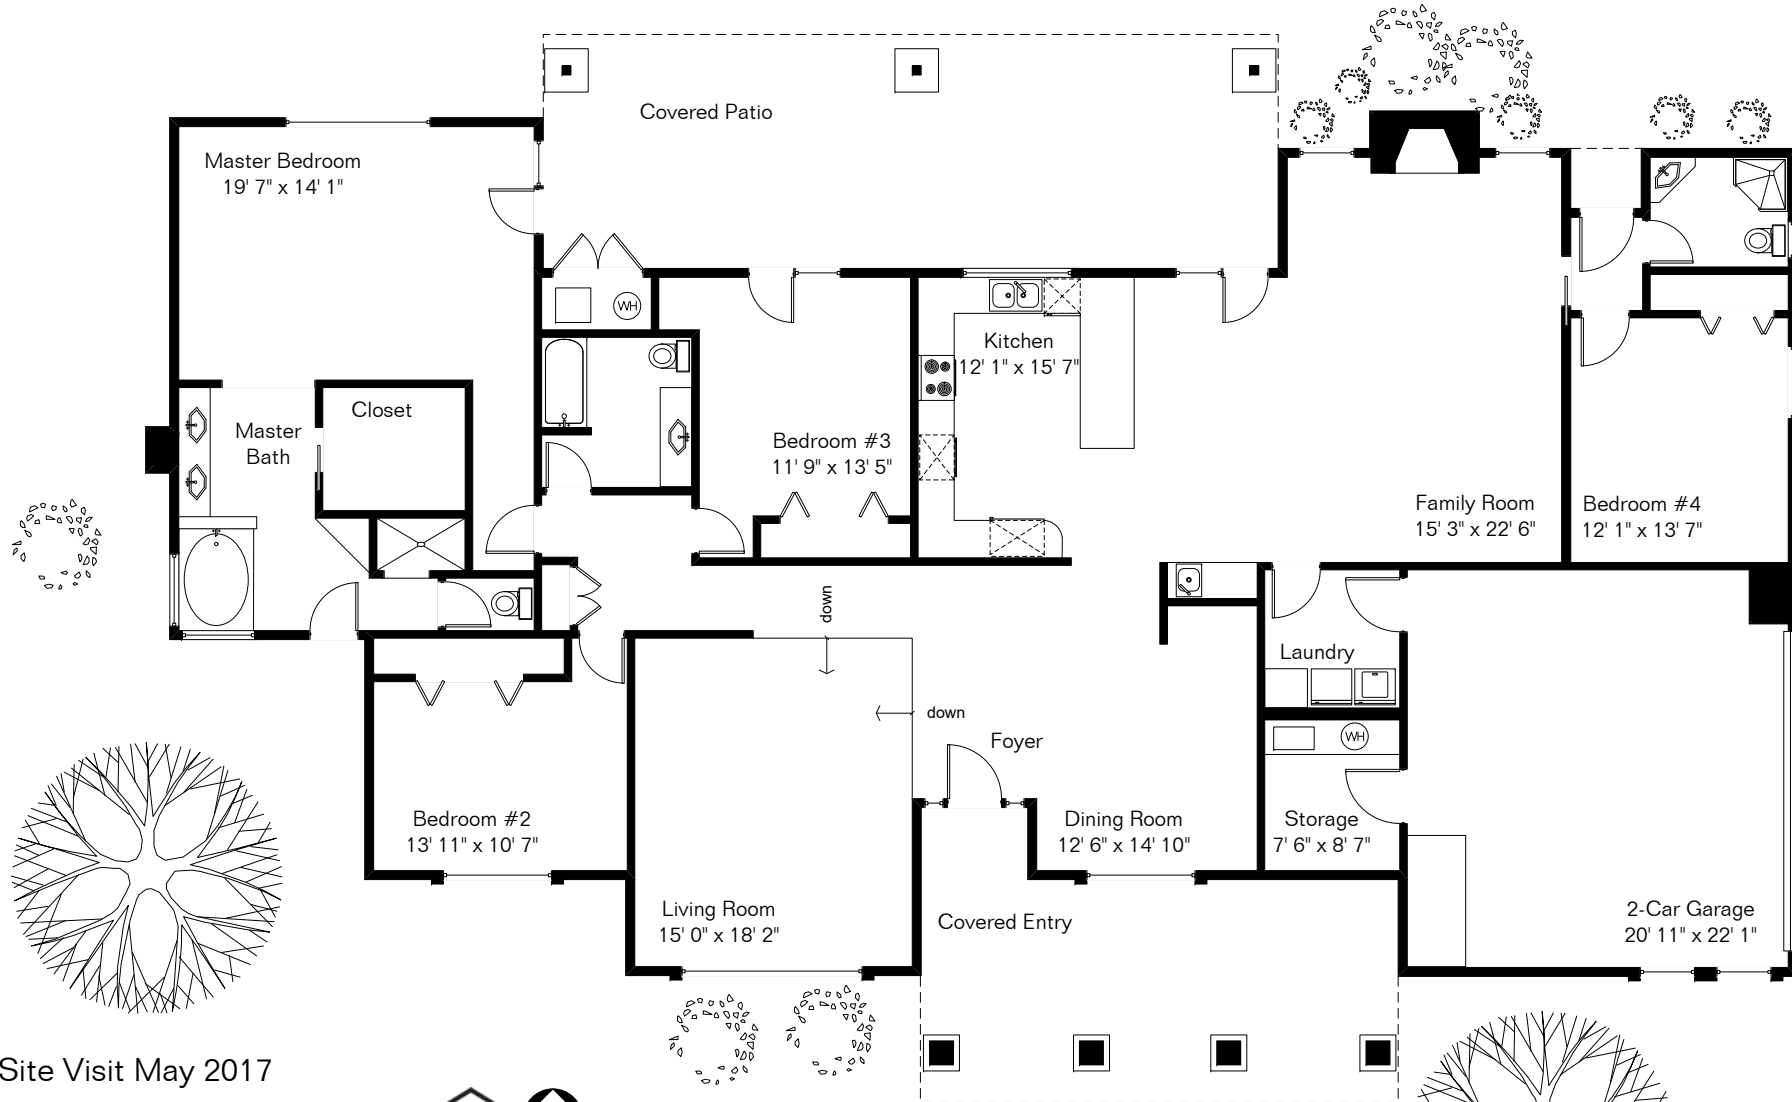

The square footages and room size information are deemed to be reliable but are not guaranteed and should be independently verified.

1581 E Placita Lupita

Living Area 2,879 Sq Ft
Garage 562 Sq Ft

Site Visit May 2017

Copyright 2017 Floor Plans First! LLC
All Rights Reserved.

www.FloorPlansFirst.com

Toll Free (877) 887-1500
Voice (520) 881-1500
Fax (520) 791-7701